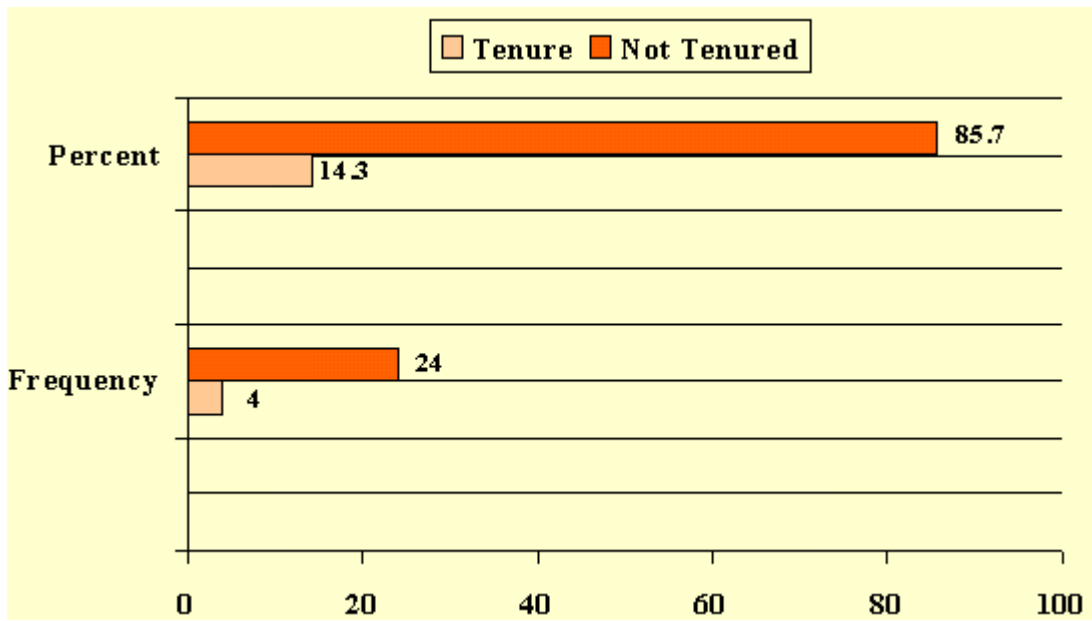

1999-2000 Part-Time Faculty Tenure Status

	Frequency	Percent
Tenure	24	85.7
Not Tenure	4	14.3
Total	28	100.0%