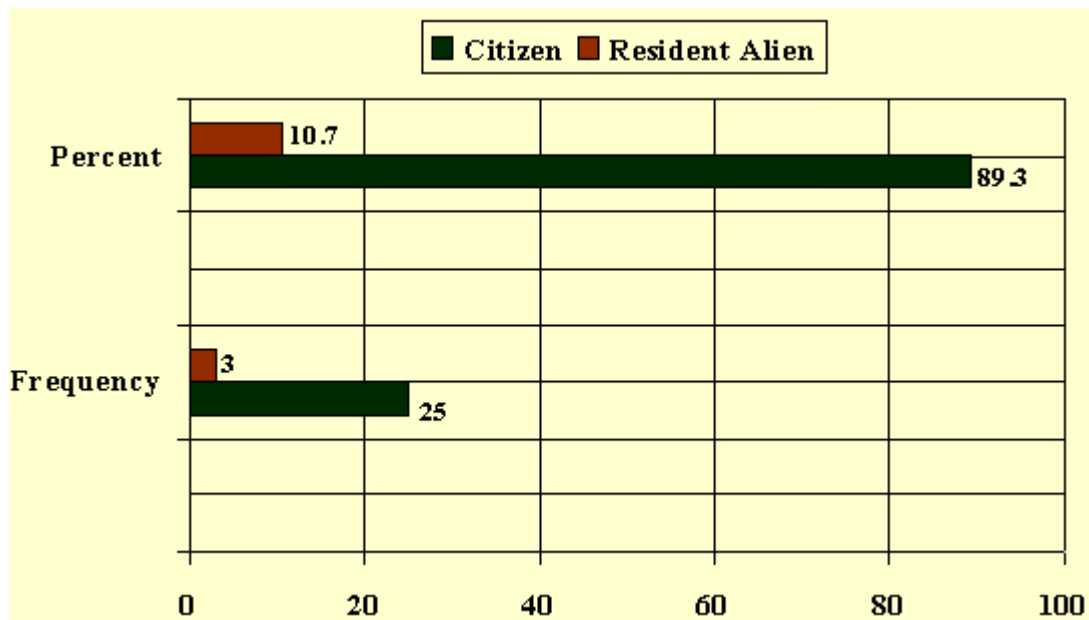

Frequency	Percent
White	7	25.0
Black	15	53.6
Amer. Ind.	1	3.6
Asian	3	10.7
Hispanic	1	3.6
Other	1	3.6

1999-2000 Part-Time Faculty Citizenship Statistics

	Frequency	Percent
Citizen	25	89.3
Resident Alien	3	10.7