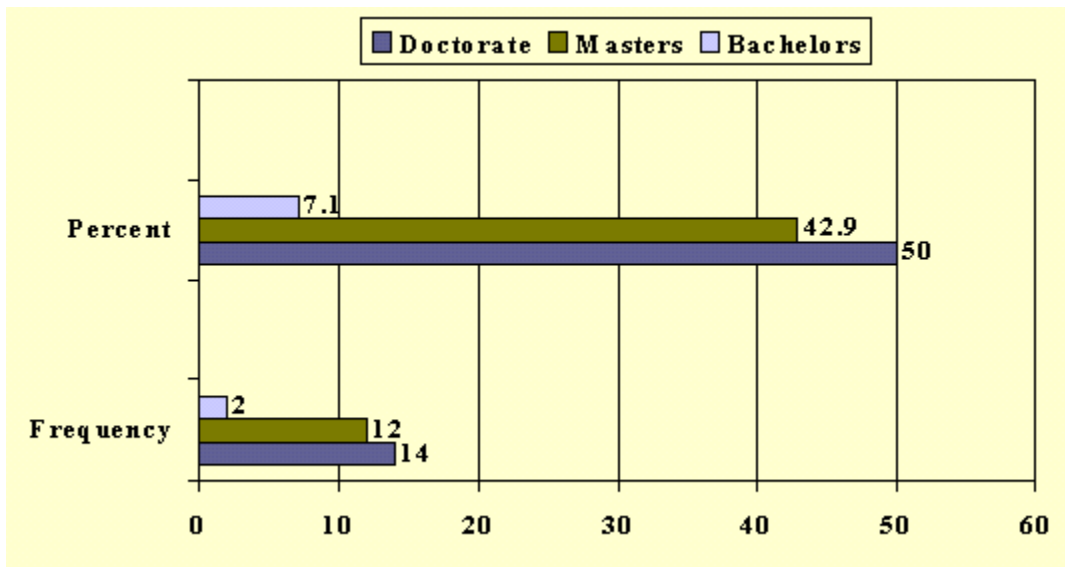

1999-2000 Part-Time Faculty Degree Statistics

	Frequency	Percent
Doctorate	14	50.0
Masters	12	42.9
Bachelors	2	7.1